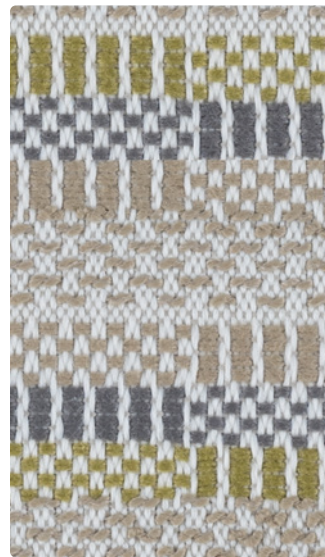

325-011  
**Rosy**

325-002  
**Beachcomber**

325-024  
**Breeze**

325-001  
**Vineyard**

325-013  
**Garden**

325-014  
**Shoreline**

325-006  
**Bedrock**

325-003  
**Grove**

325-004  
**Waterfall**

Upholstery  
98% Recycled Olefin,  
2% Polyester  
54 inches / 137 cm  
Exceeds 100,000 Double Rubs  
Stain Repellent - PFAS Free  
GREENGUARD Gold Certified

Approx. Repeat: 5.25 in/13.34 cm H, 3 in/7.62 cm V

Directional: Yes

Shown Railroaded: No