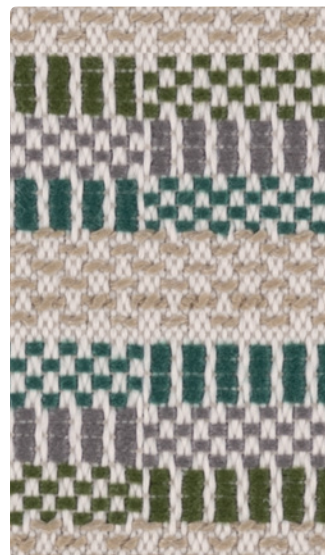

325-011  
**Rosy**

325-002  
**Beachcomber**

325-024  
**Breeze**

325-001  
**Vineyard**

325-013  
**Garden**

325-014  
**Shoreline**

325-006  
**Bedrock**

325-003  
**Grove**

325-004  
**Waterfall**

Upholstery  
98% Recycled Olefin,  
2% Polyester  
54 inches / 137 cm  
Exceeds 100,000 Double Rubs  
Stain Repellent - PFAS Free  
GREENGUARD Gold Certified

Approx. Repeat: 5.25 in/13.34 cm H, 3 in/7.62 cm V

Directional: Yes

Shown Railroaded: No