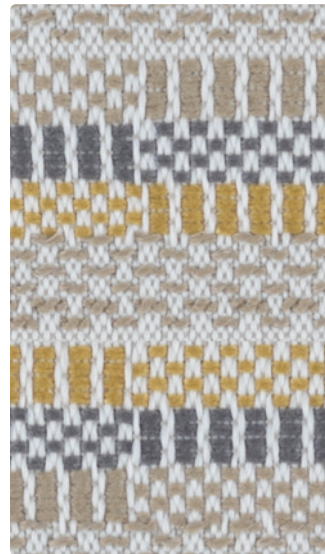

325-011  
**Rosy**

325-002  
**Beachcomber**

325-024  
**Breeze**

325-001  
**Vineyard**

325-013  
**Garden**

325-014  
**Shoreline**

325-006  
**Bedrock**

325-003  
**Grove**

325-004  
**Waterfall**

Upholstery  
98% Recycled Olefin,  
2% Polyester  
54 inches / 137 cm  
Exceeds 100,000 Double Rubs  
Stain Repellent - PFAS Free  
GREENGUARD Gold Certified

Approx. Repeat: 5.25 in/13.34 cm H, 3 in/7.62 cm V

Directional: Yes

Shown Railroaded: No