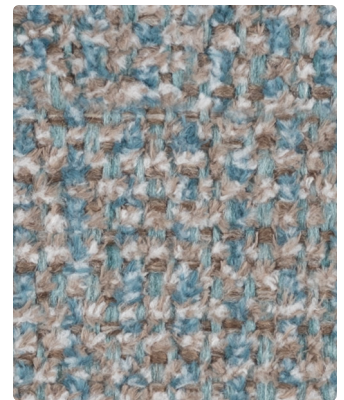

NIMBLE

WC723-004
Sapphire

WC723-007
Pearl

WC723-002
Citrine

WC723-014
Aquamarine

WC723-017
Cobblestone

WC723-009
Amber

WC723-013
Jade

WC723-000
Obsidian

WC723-001
Ruby

WC723-003
Emerald

Upholstery
97% Polyester, 3% Viscose
54 inches / 137 cm
Exceeds 100,000 Double Rubs
Crypton®
GREENGUARD Gold Certified

NIMBLE

TECHNICAL INFORMATION

Application: Upholstery

Content: 97% Polyester, 3% Viscose

Backing: Crypton® Moisture Barrier

Weight: 18.33 oz./linear yard / 568.29 g/lm

Width: 54 inches / 137 cm

Finish: Crypton®

Approx. Repeat: None

Directional: Yes

Shown Railroaded: No