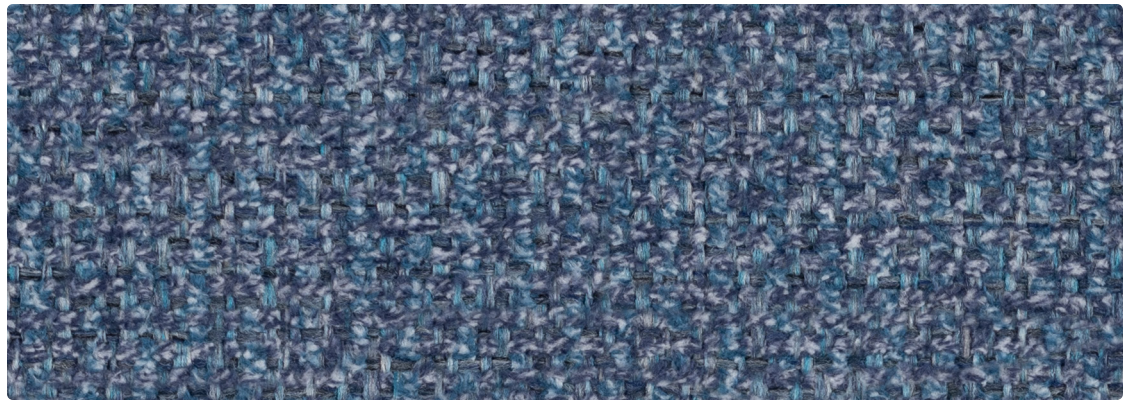

NIMBLE

WC723-004
Sapphire

WC723-007
Pearl

WC723-002
Citrine

WC723-014
Aquamarine

WC723-017
Cobblestone

WC723-009
Amber

WC723-013
Jade

WC723-000
Obsidian

WC723-001
Ruby

WC723-003
Emerald

Upholstery
97% Polyester, 3% Viscose
54 inches / 137 cm
Exceeds 100,000 Double Rubs
Crypton®
GREENGUARD Gold Certified

NIMBLE

TECHNICAL INFORMATION

Application: Upholstery

Content: 97% Polyester, 3% Viscose

Backing: Crypton® Moisture Barrier

Weight: 18.33 oz./linear yard / 568.29 g/lm

Width: 54 inches / 137 cm

Finish: Crypton®

Approx. Repeat: None

Directional: Yes

Shown Railroaded: No