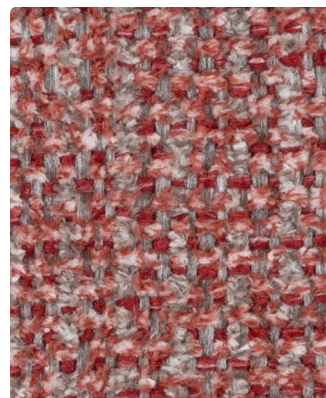

NIMBLE

WC723-004
Sapphire

WC723-007
Pearl

WC723-002
Citrine

WC723-014
Aquamarine

WC723-017
Cobblestone

WC723-009
Amber

WC723-013
Jade

WC723-000
Obsidian

WC723-001
Ruby

WC723-003
Emerald

Upholstery
97% Polyester, 3% Viscose
54 inches / 137 cm
Exceeds 100,000 Double Rubs
Crypton®
GREENGUARD Gold Certified

NIMBLE

TECHNICAL INFORMATION

Application: Upholstery

Content: 97% Polyester, 3% Viscose

Backing: Crypton® Moisture Barrier

Weight: 18.33 oz./linear yard / 568.29 g/lm

Width: 54 inches / 137 cm

Finish: Crypton®

Approx. Repeat: None

Directional: Yes

Shown Railroaded: No