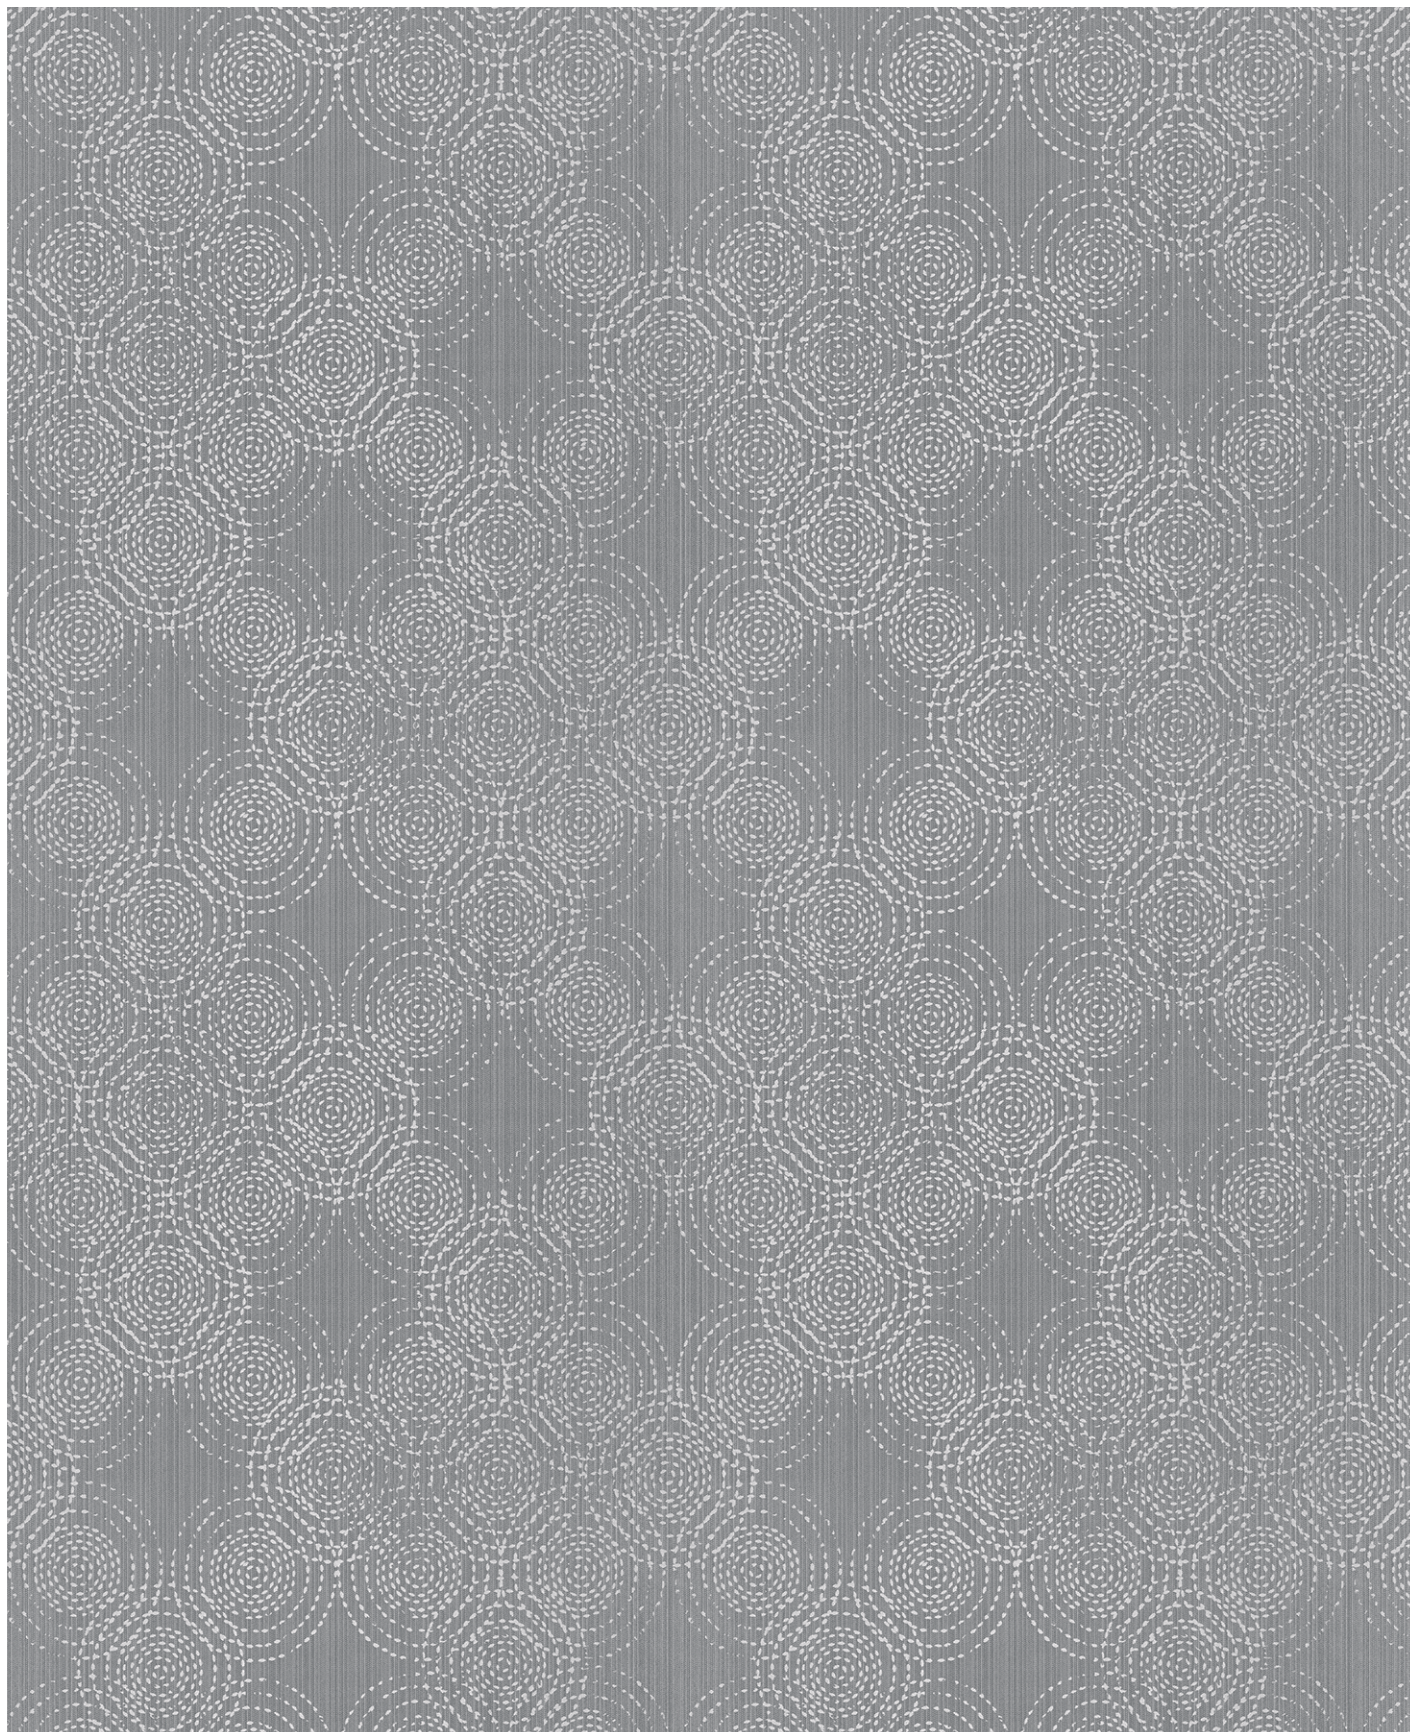

RIPPLE

Approx. Repeat: 36.375 in/92.39 cm H, 33 in/83.82 cm V

Pattern is shown railroaded at approximately 75% scale