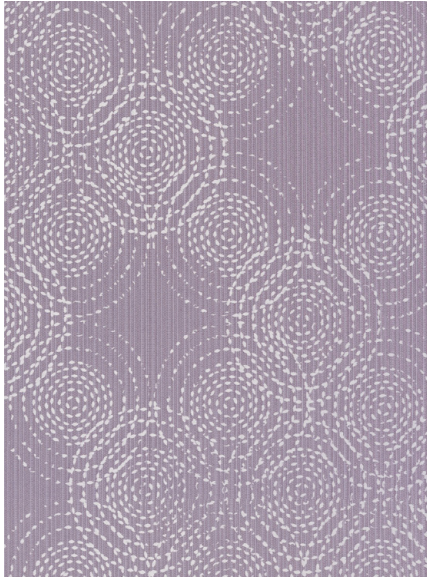

# RIPPLE

Approx. Repeat: 36.375 in/92.39 cm H, 33 in/83.82 cm V

Pattern is shown railroaded at approximately 75% scale

# RIPPLE

PC21-007 Taupe

PC21-017 Abalone

PC21-003 Lily Pad

PC21-005 Orchid

PC21-004 Water

PC21-014 Creek

## TECHNICAL INFORMATION

Content: 53% FR Polyester, 47% Post-Consumer Recycled Polyester (25% from SEAQUAL® YARN)

Weight: 9.95 oz./linear yard / 308.48 g/lm

Finish: None

Width: 72 inches / 183 cm

Approx. Repeat: 36.375 in/92.39 cm H, 33 in/83.82 cm V