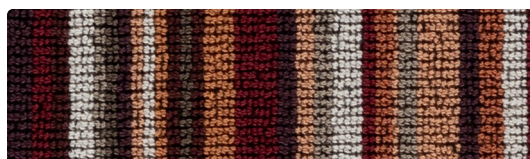

VALLEY & VISTA

VALLEY
802-004 Imperial

VISTA
803-004 Nautical

VALLEY
802-000 Limestone

VALLEY
802-003 Moss

VISTA
803-000 Timber

VISTA
803-003 Forest

VALLEY
802-001 Sienna

VALLEY
802-013 River

VISTA
803-001 Vineyard

VISTA
803-013 Jungle

Upholstery

54 inches / 137 cm

Shown Non-Railroaded

Exceeds 100,000 Double Rubs

GREENGUARD Gold Certified

Width: 54 inches / 137 cm

Finish: None

Valley Approx. Repeat: 4.75 in/12.07 cm H, 4.5 in/11.43 cm V
Vista Approx. Repeat: 4.75 in/12.07 cm H

Directional: Yes

Shown Railroaded: No

PERFORMANCE

Abrasion: Exceeds 100,000 Double Rubs
(Wyzenbeek/Cotton Duck)
Abrasion test results exceeding ACT Performance Guidelines are not an indicator of product lifespan. Multiple factors affect durability and appearance retention.