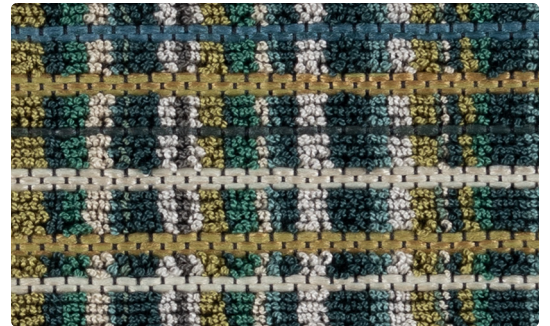

VALLEY & VISTA

VALLEY
802-004 Imperial

VISTA
803-004 Nautical

VALLEY
802-000 Limestone

VALLEY
802-003 Moss

VISTA
803-000 Timber

VISTA
803-003 Forest

VALLEY
802-001 Sienna

VALLEY
802-013 River

VISTA
803-001 Vineyard

VISTA
803-013 Jungle

Upholstery

54 inches / 137 cm

Shown Non-Railroaded

Exceeds 100,000 Double Rubs

GREENGUARD Gold Certified

VALLEY & VISTA

TECHNICAL INFORMATION

Application: Upholstery

Valley Content: 56% Polyester, 44% Polyacrylic
Vista Content: 55% Polyester, 45% Polyacrylic

Backing: Acrylic

Valley Weight: 20.7 oz./linear yard / 641.77 g/lm
Vista Weight: 17.6 oz./linear yard / 545.66 g/lm

Width: 54 inches / 137 cm

Finish: None

Valley Approx. Repeat: 4.75 in/12.07 cm H, 4.5 in/11.43 cm V
Vista Approx. Repeat: 4.75 in/12.07 cm H

Directional: Yes

Shown Railroaded: No

PERFORMANCE

Abrasion: Exceeds 100,000 Double Rubs
(Wyzenbeek/Cotton Duck)
Abrasion test results exceeding ACT Performance Guidelines are not an indicator of product lifespan. Multiple factors affect durability and appearance retention.