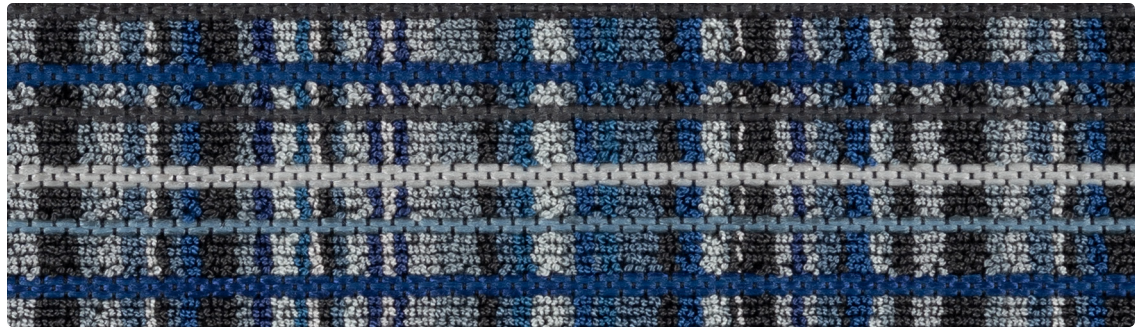

VALLEY & VISTA

VALLEY
802-004 Imperial

VISTA
803-004 Nautical

VALLEY
802-000 Limestone

VALLEY
802-003 Moss

VISTA
803-000 Timber

VISTA
803-003 Forest

VALLEY
802-001 Sienna

VALLEY
802-013 River

VISTA
803-001 Vineyard

VISTA
803-013 Jungle

Upholstery

54 inches / 137 cm

Shown Non-Railroaded

Exceeds 100,000 Double Rubs

GREENGUARD Gold Certified

VALLEY & VISTA

TECHNICAL INFORMATION

Application: Upholstery

Valley Content: 56% Polyester, 44% Polyacrylic
Vista Content: 55% Polyester, 45% Polyacrylic

Backing: Acrylic

Valley Weight: 20.7 oz./linear yard / 641.77 g/lm
Vista Weight: 17.6 oz./linear yard / 545.66 g/lm

Width: 54 inches / 137 cm

Finish: None

Valley Approx. Repeat: 4.75 in/12.07 cm H, 4.5 in/11.43 cm V
Vista Approx. Repeat: 4.75 in/12.07 cm H

Directional: Yes

Shown Railroaded: No

PERFORMANCE

Abrasion: Exceeds 100,000 Double Rubs
(Wyzenbeek/Cotton Duck)
Abrasion test results exceeding ACT Performance Guidelines are not an indicator of product lifespan. Multiple factors affect durability and appearance retention.