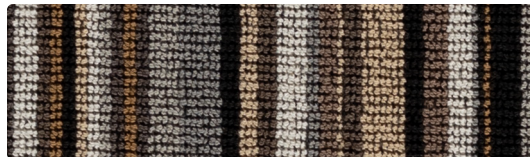

VALLEY & VISTA

VALLEY
802-004 Imperial

VISTA
803-004 Nautical

VALLEY
802-000 Limestone

VALLEY
802-003 Moss

VISTA
803-000 Timber

VISTA
803-003 Forest

VALLEY
802-001 Sienna

VALLEY
802-013 River

VISTA
803-001 Vineyard

VISTA
803-013 Jungle

Upholstery

54 inches / 137 cm

Shown Non-Railroaded

Exceeds 100,000 Double Rubs

GREENGUARD Gold Certified

Width: 54 inches / 137 cm

Finish: None

Valley Approx. Repeat: 4.75 in/12.07 cm H, 4.5 in/11.43 cm V
Vista Approx. Repeat: 4.75 in/12.07 cm H

Directional: Yes

Shown Railroaded: No

PERFORMANCE

Abrasion: Exceeds 100,000 Double Rubs
(Wyzenbeek/Cotton Duck)
Abrasion test results exceeding ACT Performance Guidelines are not an indicator of product lifespan. Multiple factors affect durability and appearance retention.