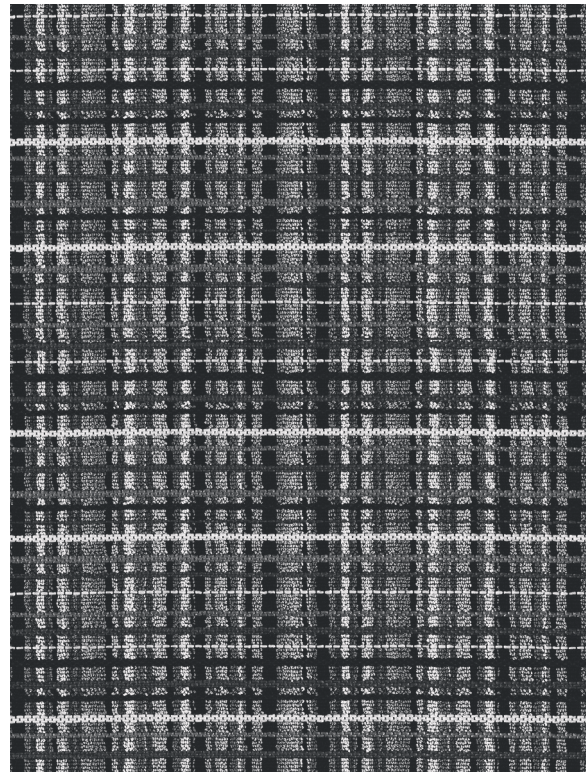

Crocking: Dry: Grade 4 min. / Wet: Grade 4 min.

Colorfastness to Light: AATCC 16, Option 3: Grade 5 at 40 hours

FLAMMABILITY

California Technical Bulletin 117-2013
NFPA 260/UFAC Class 1

REDUCED ENVIRONMENTAL IMPACT

This product is GREENGUARD Gold Certified for low chemical and particle emissions to UL standard UL 2818 and may contribute to LEED certification. For complete information visit mayerfabrics.com.

No FR Additives No Antimicrobial/Antibacterial Additives PFAS Free

CLEANING INFORMATION

WS: Water/Solvent Cleaner
BC: Bleach Cleanable –
1 part bleach, 9 parts water = 10% bleach, 90% water solution.

DYE TRANSFER DISCLAIMER

Certain clothing and accessory dyes (such as those used on denim jeans) may migrate to lighter colors. This phenomenon is increased by humidity and temperature and is irreversible. Mayer Fabrics will not assume responsibility for dye transfer caused by external contaminants. Please check compatibility when using this product in combination with painted or varnished surfaces.

ADDITIONAL INFORMATION

Custom Colors: All patterns can be custom colored. Minimum yardage applies.
Warranty: Please refer to the Mayer website for warranty information by pattern.
Complete and current product information available at mayerfabrics.com.

VALLEY